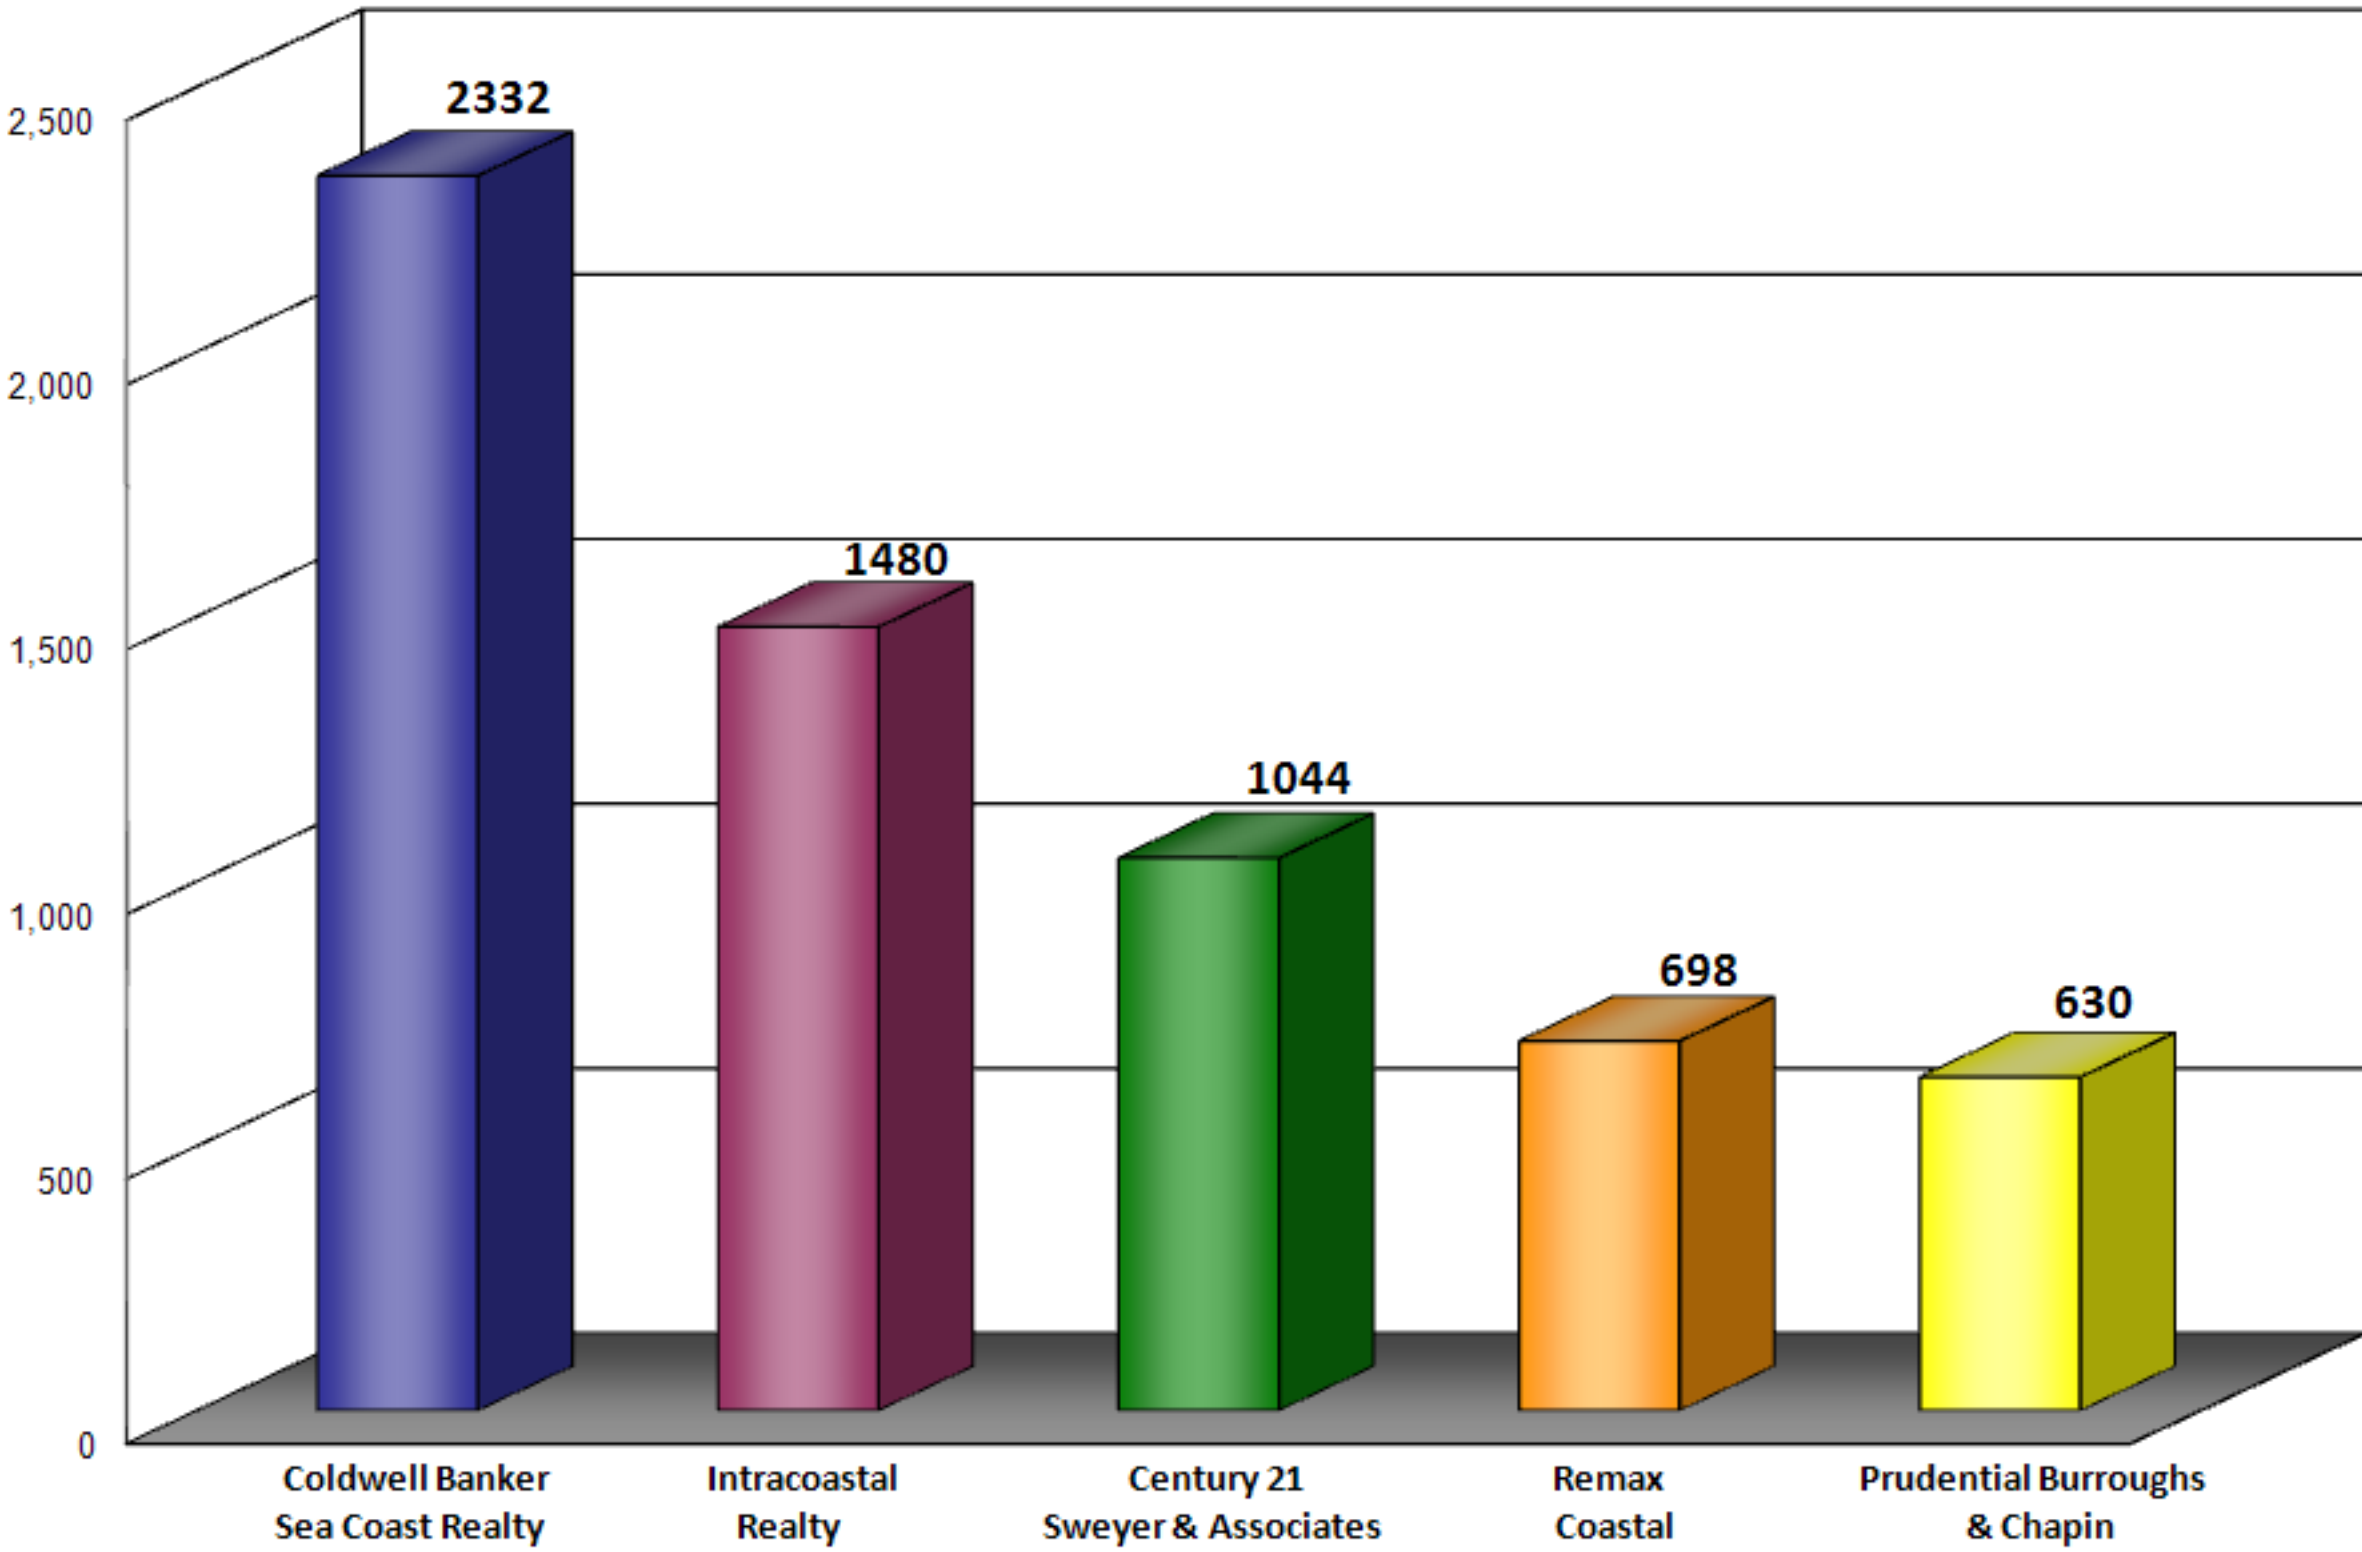

PROPERTIES SOLD
January 1, 2008 - December 31, 2008
Greater Wilmington Area
The Top 5 Real Estate Companies

Based on information from the Wilmington Regional Association of REALTORS, Topsail Island Association of REALTORS, and Brunswick County Board of REALTORS Incorporated for the period 1/1/08 through 12/31/08. Information in MLS Services as of January 9, 2009 reports.